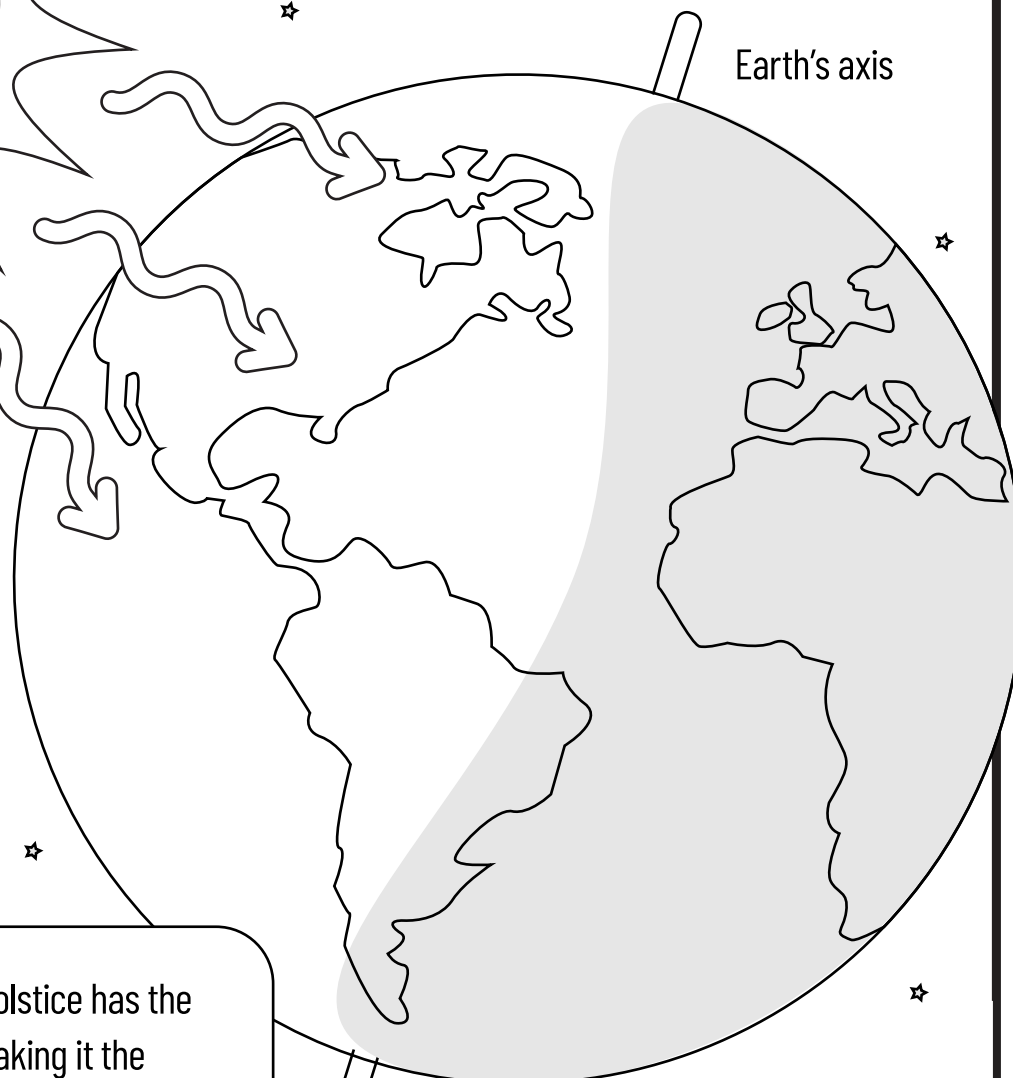

WINTER SOLSTICE

Every year on December 21st, we experience the winter solstice, marking the official start of winter! It is the moment where half of Earth is tilted the farthest away from the sun.

DEC
21

Did you know that the Winter Solstice has the fewest hours of sunlight, making it the **SHORTEST DAY OF THE YEAR?**